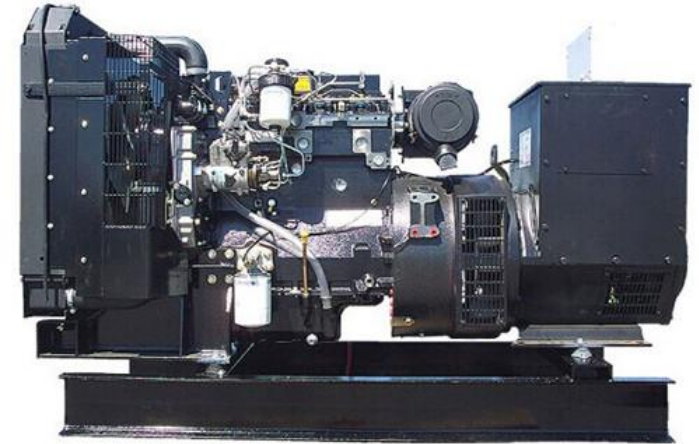

Datasheet

HPM400 Perkins Diesel Power Generator (2206A-E13TAG2)

**280kW-350kVA
320kW-400kVA
50Hz**

Equipment

Engine and alternator mounted on same frame steel skid.
Build in damper for anti-vibration.
Compact design, easy to operate and maintain.
Perkins brand engine.
Top brand AC alternator.
Full range protections, alarms with auto shutdown features.
Comply with ISO8628 national standard and ISO9001 quality standard. Specially designed horizontal/vertical, engine driven/electrical radiator. Industrial, Residential silencers.
Catalytic converters.
Heat exchangers.
Special spark arrestor silencers.
Standard set for "CE" certification.
Sound & Weatherproof canopy optional.
Spring, seismic anti-vibration mounts.
Advanced facility for FAT.